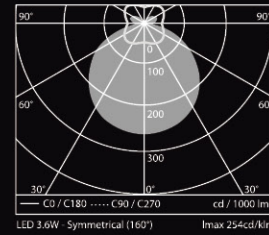

ECLIPSE SERIES-GAMUT (VL-6002)

Waterproof in-ground lights for MONO & R.G.B mixing LED PCB type

Fixture height	100mm
Beam angle	Whole light output
Luminous flux [lm]	63[lm]
Protection Class	IP67
Certification	KS C 7713 _ LED 경관등

Description

기존 지중 매입 시선유도등과 달리 TRIM RING을 없애 원형의 심플한 ECLIPSE-GAMUT는 유백색 커버를 통해 은은하면서 부드러운 빛 연출로 보행자에게 안락함을 줄 수 있는 제품이다. 또한 개별적으로 서브 콘트롤러 내장이 가능해서, 다양한 색상과 디밍 연출로 산책로, 육교, 교량 등에 쾌적하고 편안한 분위기의 빛의 환경을 제공할 것이다. 실리콘 가스켓의 완벽한 설계를 통해 방열, 방습을 해결하여, 온도와 습기에 취약한 엘이디 소자의 보호하고 있는 조명기구이다.

CLASS III 0,9kg

MODEL	CODE NO.	LAMP	BASE	INPUT	lm/cd
ECLIPSE GAMUT 이클립스-가머트	6002-P3.6	LED 3.6W	PCB	DC 24V	63[lm]

- **Material :** Body_ aluminum die casting. Diffuser_ 15mm toughened anti UV satin polycarbonate. Decoration cover_ stainless steel plate. Heat sink_ aluminum die casting. Housing_ stainless steel pipe. Gasket and seals_ silicone rubber.
- **Finishing :** Fixings_ stainless steel screws.
  Mechanical and chemical anticorrosion treatment; AKZONOBEL, Polyester, UV resistant, exterior paint system, thermally cured at 200 °C
- **Adjustment :** UV resistant, exterior paint system, thermally cured at 200 °C
- **Power :** Fixed lighting fixture
- **Input Voltage :** Electronic power supply unite excluded
- **Control Gear :** DC 24V
- **Options :** Sub-controller included (Request on external sub-controller)
  Remote divers on request (Dimming, color change)
  Cable lengths on request
- **Paint Color :** Dark gray painted (Standard) / Another paint color on request

Energy Saving
82%
LED 3.6W vs Halogen 20W