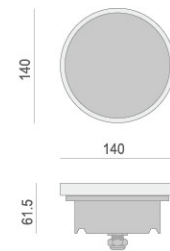

## ECLIPSE SERIES-GAMUT (VL-6002)

Waterproof in-ground lights for MONO & R.G.B mixing LED PCB type

Fixture height	100mm
Beam angle	Whole light output
Luminous flux [lm]	63[lm]
Protection Class	IP67
Certification	KS C 7713 _ LED 경관등

CLASS III      0,9kg

MODEL	CODE NO.	LAMP	BASE	INPUT	lm/cd
ECLIPSE GAMUT 이클립스-가머트	6002-P3.6	LED 3.6W	PCB	DC 24V	63[lm]

- Material :** Body\_ aluminum die casting. Diffuser\_ 15mm toughened anti UV satin polycarbonate. Decoration cover\_ stainless steel plate. Heat sink\_ aluminum die casting. Housing\_ stainless steel pipe. Gasket and seals\_ silicone rubber.
- Finishing :** Fixings\_ stainless steel screws.  
Mechanical and chemical anticorrosion treatment; AKZONOBEL, Polyester, UV resistant, exterior paint system, thermally cured at 200 °C
- Adjustment :** UV resistant, exterior paint system, thermally cured at 200 °C
- Power :** Fixed lighting fixture
- Input Voltage :** Electronic power supply unite excluded
- Control Gear :** DC 24V
- Options :** Sub-controller included (Request on external sub-controller)  
Remote divers on request (Dimming, color change)  
Cable lengths on request
- Paint Color :** Dark gray painted (Standard) / Another paint color on request